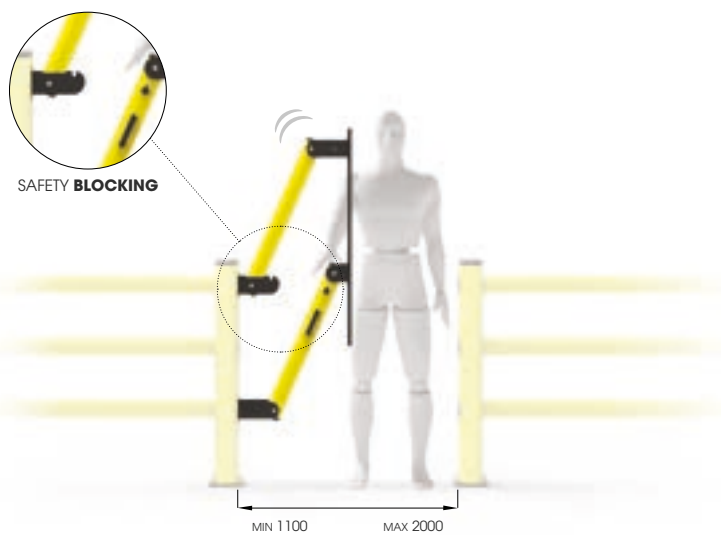

LIFT GATE 150

DIFFERENT SIZES ON REQUEST

LIFT GATE 150 DOUBLE

DOUBLE GATE

LIFT GATE 150

Packing Colour **to be defined**
M P

Equipped with accessories

LIFT GATE 150 DOUBLE

Packing Colour **to be defined**
M P

Equipped with accessories