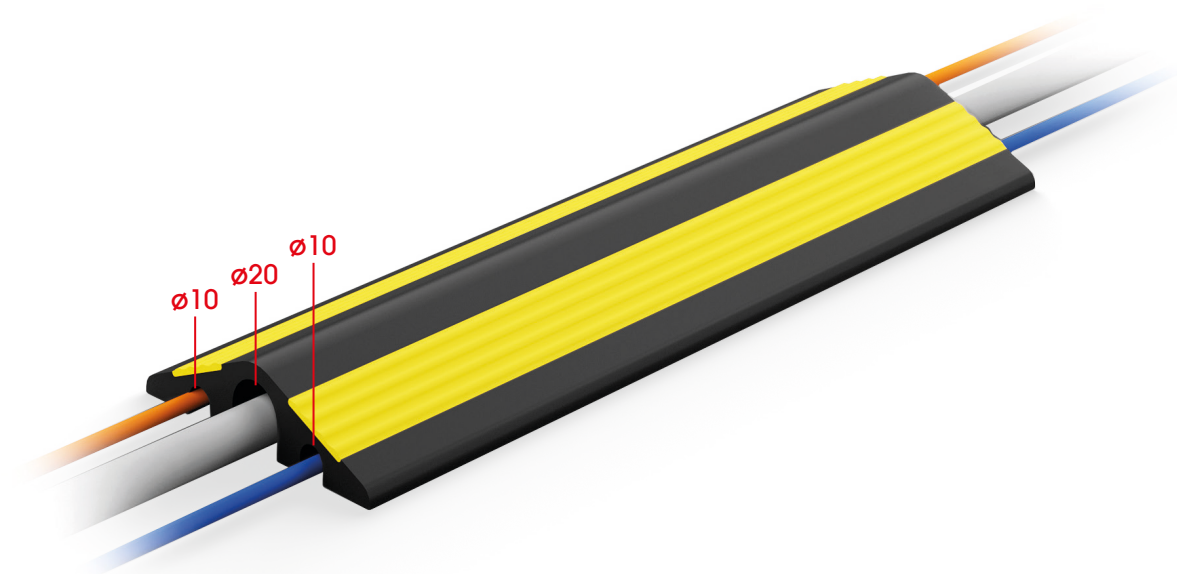

CABLE COVER

CAB CO 10 - 20 - 10

Length 1.000/3.000 mm - 10.000 mm
Packing 8 pz / box - 1 pz / box

Recycled Material