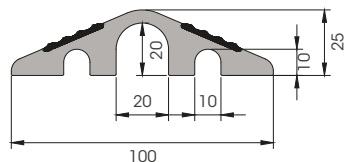

CABLE COVER

CAB CO 10 - 20 - 10

Length 1.000/3.000 mm - 10.000 mm
Packing 8 pz / box - 1 pz / box

Recycled Material