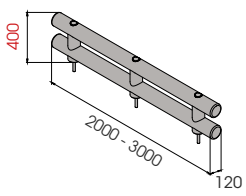

# ROD FLOOR 120 DOUBLE

SF20 x 450  
STAINLESS STEEL

**RF 120 DOUBLE** 500  
1000  
1500

Length 500 / 1000 / 1500 mm  
Packing unpacked on pallet  
Colour **M**

Equipped with accessories

**RF 120 DOUBLE** 2000  
3000

Length 2.000 / 3.000 mm  
Packing unpacked on pallet  
Colour **M**

Equipped with accessories