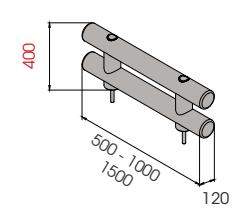

# ROD FLOOR 120 DOUBLE

SF20 x 450  
STAINLESS STEEL

**RF 120 DOUBLE** 500  
1000  
1500

Length 500 / 1000 / 1500 mm  
Packing unpacked on pallet  
Colour **M**

Equipped with accessories

**RF 120 DOUBLE** 2000  
3000

Length 2.000 / 3.000 mm  
Packing unpacked on pallet  
Colour **M**

Equipped with accessories