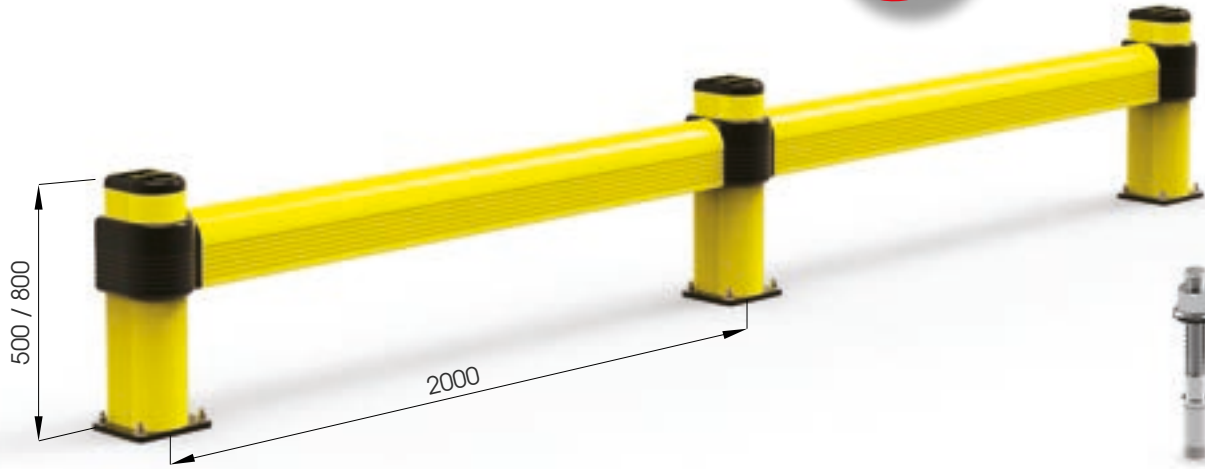

LINK SINGLE

DIFFERENT SIZES ON REQUEST

M12 GALVANISED STEEL

LINK SINGLE 500 800

Packing Colour **unpacked on pallet**
B M

Equipped with accessories

LINK SINGLE CORNER

Packing Colour **unpacked on pallet**
B M

External Corners available

Equipped with accessories