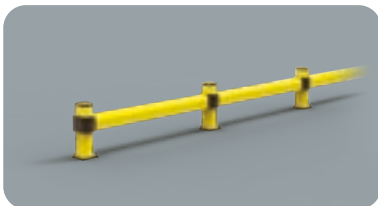

LINK SINGLE

DIFFERENT SIZES ON REQUEST

M12 GALVANISED STEEL

LINK SINGLE 500 800

Packing Colour **unpacked on pallet**
B M

Equipped with accessories

LINK SINGLE CORNER

Packing Colour **unpacked on pallet**
B M

External Corners available

Equipped with accessories