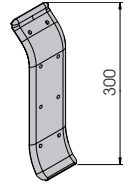

KSI 300

To install with TB20 / TF20

Packing 10 pz / box
Colour B E