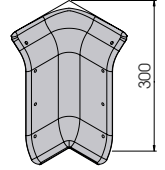

Kerb

	<p>KS 200</p>	<p>Length 4.000 mm Packing 3 pz / box Colour B M E</p>	
	<p>KEPF 200 To install with TB14</p>	<p>Packing 50 pz / box Colour K</p>	
	<p>KSJ 200 To install with TB14 / TF14</p>	<p>Packing 20 pz / box Colour B E</p>	
	<p>KSI 200 To install with TB14 / TF14</p>	<p>Packing 20 pz / box Colour B E</p>	
	<p>KSE 200 To install with TB14 / TF14</p>	<p>Packing 20 pz / box Colour B E</p>	
	<p>KSTDX/SX 200 To install with TB14 / TF14</p>	<p>Packing 20 pz / box Colour B E</p>	
 <p>FLEXIBLE JOINT</p>	<p>KSJ 200 LT</p>	<p>Packing to be defined Colour K</p> <p>THERMAL BREAK RESISTANT</p>	
	<p>KS 300</p>	<p>Length 4.000 mm Packing 1 pz Colour M E</p>	
	<p>KEPF 300 To install with TB20</p>	<p>Packing 40 pz / box</p>	

KSJ 300

To install with TB20 / TF20

Packing 10 pz / box
Colour B E

KSI 300

To install with TB20 / TF20

Packing 10 pz / box
Colour B E

KSE 300

To install with TB20 / TF20