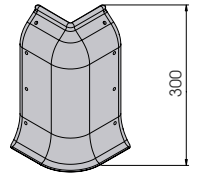

KSTDx/Sx 300

To install with TB20 / TF20

Packing 10 pz / box
Colour B E