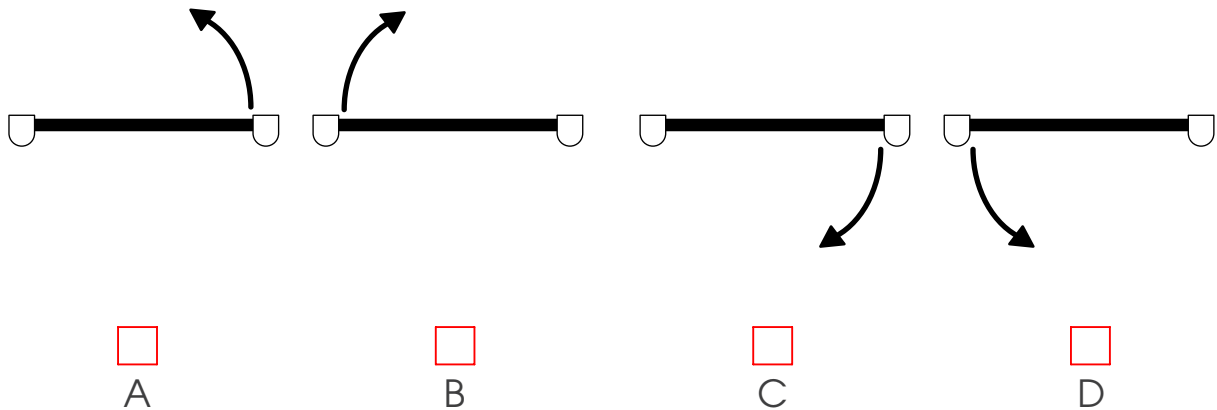

07. DOORS

DP 90 ONE WAY

PORTA PEDESTRIAN 90
DOOR PEDESTRIAN 90

DP 90 ONE WAY

PORTA PEDESTRIAN 90
DOOR PEDESTRIAN 90

PLEASE CHECK HERE BELOW
HOW THE SIZE OF THE DOOR IS TO BE MEASURED

PLEASE CHECK HERE BELOW
WHICH DIRECTION OF OPENING YOU NEED

DP 90 ONE WAY

ISTRUZIONI DI INSTALLAZIONE
ASSEMBLY INSTRUCTIONS

Ø12 mm

19

1

2

3

4

DP 90 ONE WAY

ISTRUZIONI DI INSTALLAZIONE
ASSEMBLY INSTRUCTIONS

T=60Nm

5

9

6

10

7