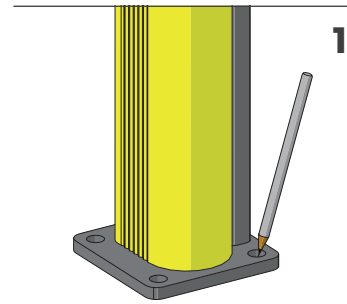

07. DOORS

DP 90 ONE WAY

PORTA PEDESTRIAN 90
DOOR PEDESTRIAN 90

DP 90 ONE WAY

PORTA PEDESTRIAN 90
DOOR PEDESTRIAN 90

PLEASE CHECK HERE BELOW
HOW THE SIZE OF THE DOOR IS TO BE MEASURED

PLEASE CHECK HERE BELOW
WHICH DIRECTION OF OPENING YOU NEED

DP 90 ONE WAY

ISTRUZIONI DI INSTALLAZIONE
ASSEMBLY INSTRUCTIONS

Ø12 mm

19

1

2

3

4