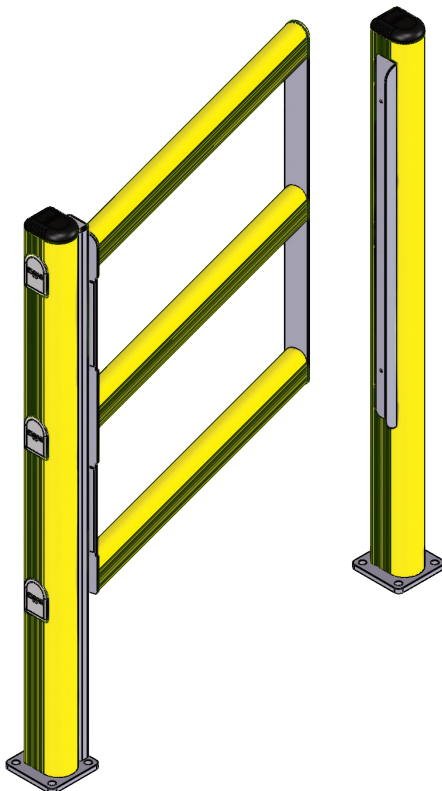

07. DOORS

DP 90 ONE WAY

PORTA PEDESTRIAN 90
DOOR PEDESTRIAN 90

DP 90 ONE WAY

PORTA PEDESTRIAN 90
DOOR PEDESTRIAN 90

PLEASE CHECK HERE BELOW
HOW THE SIZE OF THE DOOR IS TO BE MEASURED

PLEASE CHECK HERE BELOW
WHICH DIRECTION OF OPENING YOU NEED

DP 90 ONE WAY

ISTRUZIONI DI INSTALLAZIONE
ASSEMBLY INSTRUCTIONS

Ø12 mm

19

1

2

3

4

DP 90 ONE WAY

ISTRUZIONI DI INSTALLAZIONE
ASSEMBLY INSTRUCTIONS

T=60Nm

5

9

6

10

7