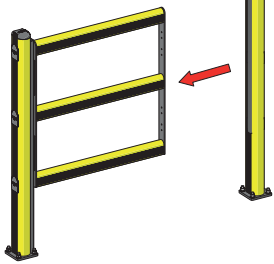

07. DOORS

DP 90 ONE WAY

PORTA PEDESTRIAN 90
DOOR PEDESTRIAN 90

DP 90 ONE WAY

PORTA PEDESTRIAN 90
DOOR PEDESTRIAN 90

PLEASE CHECK HERE BELOW
HOW THE SIZE OF THE DOOR IS TO BE MEASURED

PLEASE CHECK HERE BELOW
WHICH DIRECTION OF OPENING YOU NEED

DP 90 ONE WAY

ISTRUZIONI DI INSTALLAZIONE
ASSEMBLY INSTRUCTIONS

T=60Nm

5

9

6

10

7