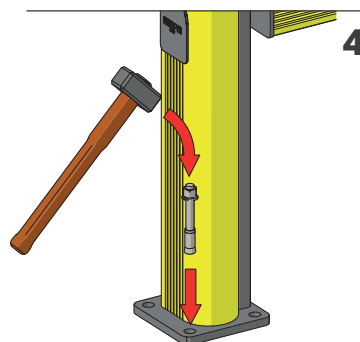

07. DOORS

DP 90 ONE WAY

PORTA PEDESTRIAN 90
DOOR PEDESTRIAN 90

DP 90 ONE WAY

PORTA PEDESTRIAN 90
DOOR PEDESTRIAN 90

PLEASE CHECK HERE BELOW
HOW THE SIZE OF THE DOOR IS TO BE MEASURED

PLEASE CHECK HERE BELOW
WHICH DIRECTION OF OPENING YOU NEED

DP 90 ONE WAY

ISTRUZIONI DI INSTALLAZIONE
ASSEMBLY INSTRUCTIONS

Ø12 mm

19

1

2

3

4

DP 90 ONE WAY

ISTRUZIONI DI INSTALLAZIONE
ASSEMBLY INSTRUCTIONS

T=60Nm

5

9

6

10

7