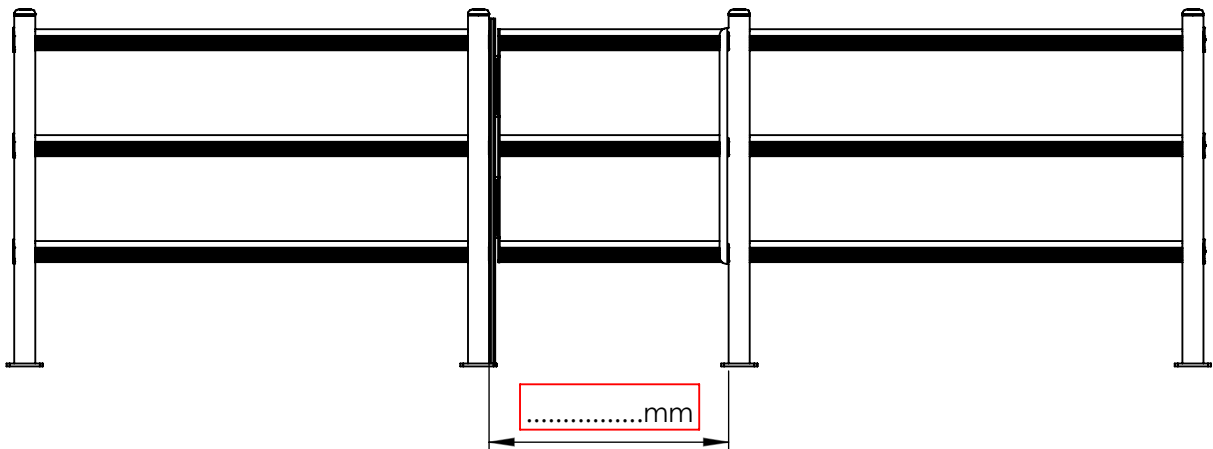

07. DOORS

DP 90 ONE WAY

PORTA PEDESTRIAN 90
DOOR PEDESTRIAN 90

DP 90 ONE WAY

PORTA PEDESTRIAN 90
DOOR PEDESTRIAN 90

PLEASE CHECK HERE BELOW
HOW THE SIZE OF THE DOOR IS TO BE MEASURED

PLEASE CHECK HERE BELOW
WHICH DIRECTION OF OPENING YOU NEED

DP 90 ONE WAY

ISTRUZIONI DI INSTALLAZIONE
ASSEMBLY INSTRUCTIONS

Ø12 mm

19

1

2

3

4