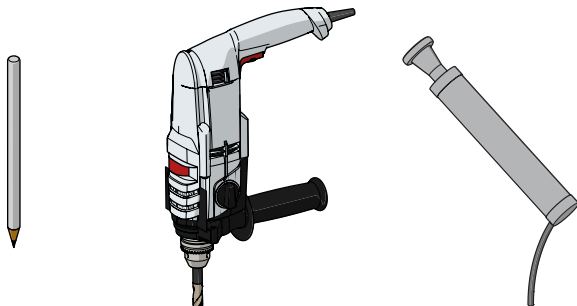

07. DOORS

DP 90 ONE WAY

PORTA PEDESTRIAN 90
DOOR PEDESTRIAN 90

DP 90 ONE WAY

PORTA PEDESTRIAN 90
DOOR PEDESTRIAN 90

PLEASE CHECK HERE BELOW
HOW THE SIZE OF THE DOOR IS TO BE MEASURED

PLEASE CHECK HERE BELOW
WHICH DIRECTION OF OPENING YOU NEED

DP 90 ONE WAY

ISTRUZIONI DI INSTALLAZIONE
ASSEMBLY INSTRUCTIONS

Ø12 mm

19

1

2

3

4