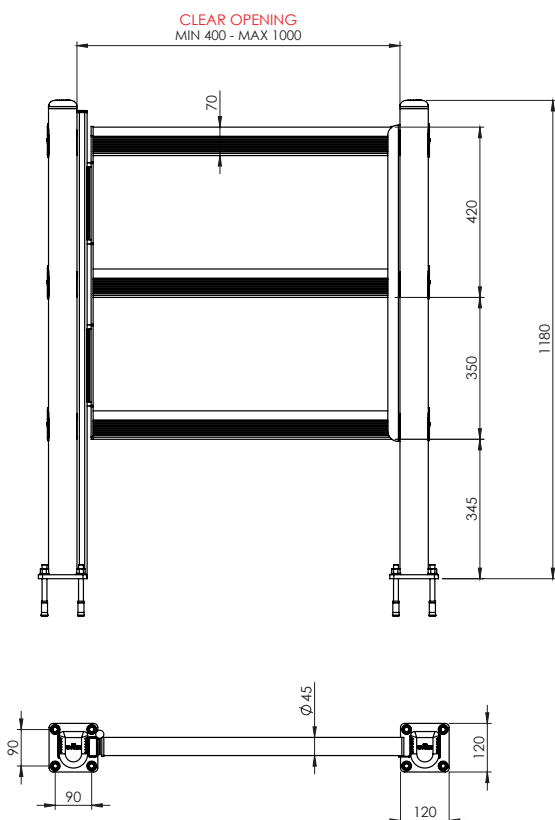

07. DOORS

DP 90 ONE WAY

PORTA PEDESTRIAN 90
DOOR PEDESTRIAN 90

DP 90 ONE WAY

PORTA PEDESTRIAN 90
DOOR PEDESTRIAN 90

PLEASE CHECK HERE BELOW
HOW THE SIZE OF THE DOOR IS TO BE MEASURED

PLEASE CHECK HERE BELOW
WHICH DIRECTION OF OPENING YOU NEED

DP 90 ONE WAY

ISTRUZIONI DI INSTALLAZIONE
ASSEMBLY INSTRUCTIONS

Ø12 mm

19

1

2

3

4

DP 90 ONE WAY

ISTRUZIONI DI INSTALLAZIONE
ASSEMBLY INSTRUCTIONS

T=60Nm

5

9

6

10

7