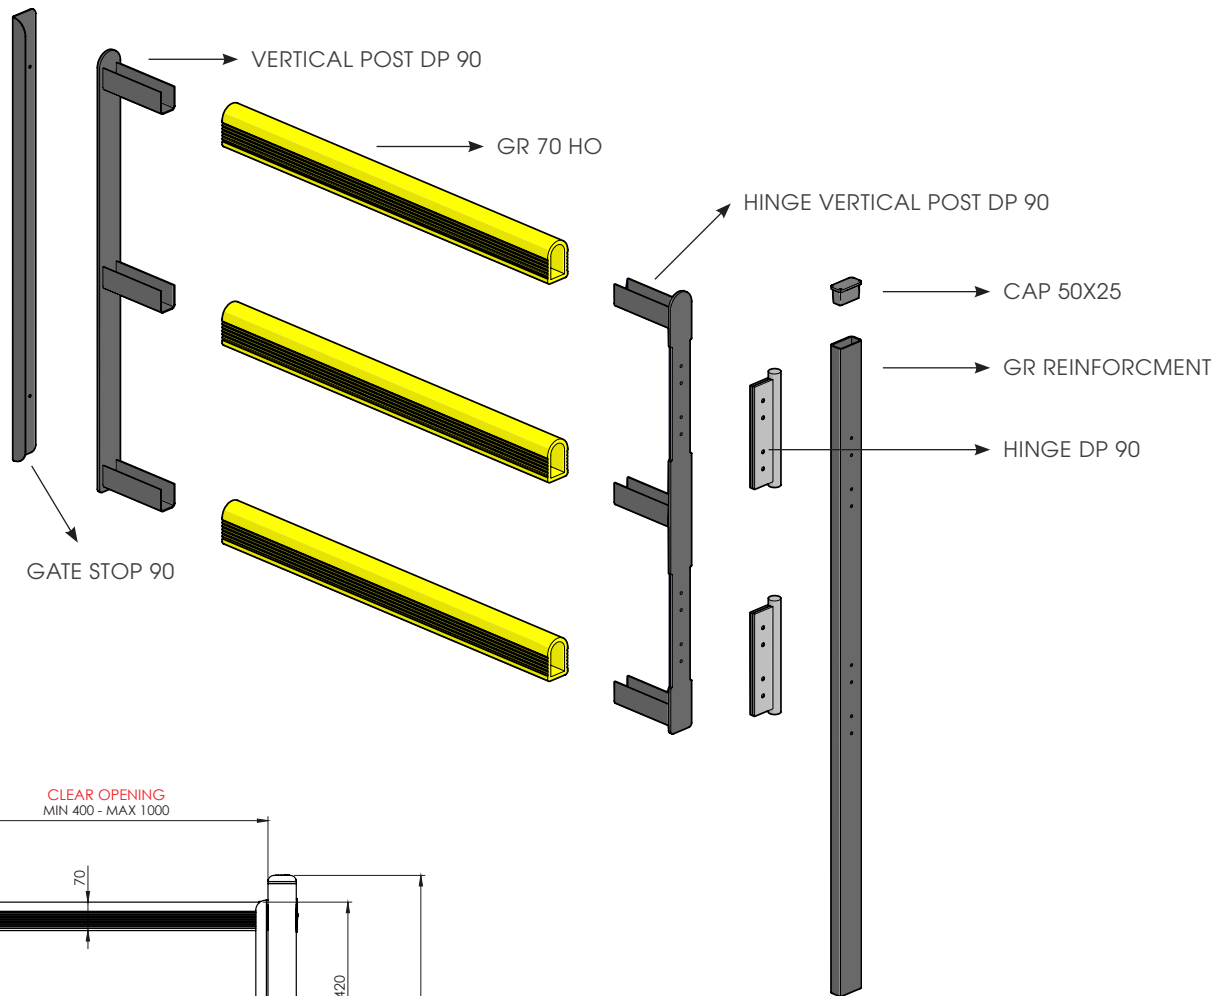

07. DOORS

DP 90 ONE WAY

PORTA PEDESTRIAN 90
DOOR PEDESTRIAN 90

DP 90 ONE WAY

PORTA PEDESTRIAN 90
DOOR PEDESTRIAN 90

PLEASE CHECK HERE BELOW
HOW THE SIZE OF THE DOOR IS TO BE MEASURED

PLEASE CHECK HERE BELOW
WHICH DIRECTION OF OPENING YOU NEED

DP 90 ONE WAY

ISTRUZIONI DI INSTALLAZIONE
ASSEMBLY INSTRUCTIONS

Ø12 mm

19

1

2

3

4

DP 90 ONE WAY

ISTRUZIONI DI INSTALLAZIONE
ASSEMBLY INSTRUCTIONS

T=60Nm

5

9

6

10

7