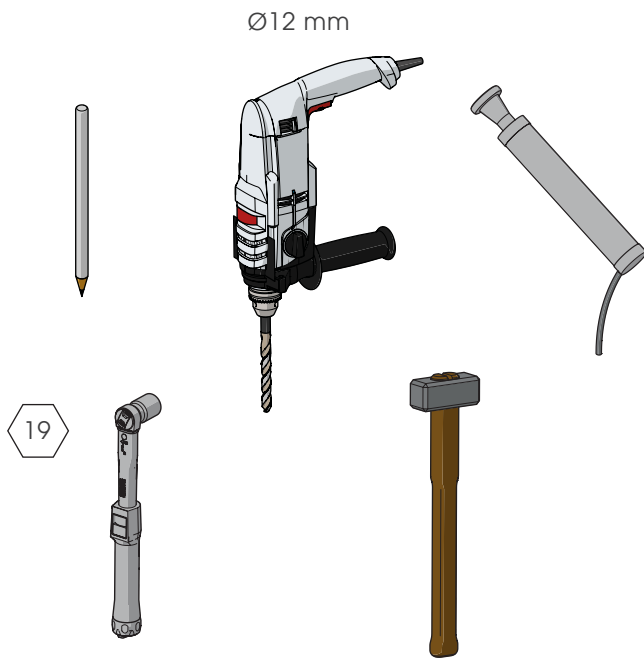

DP 150 ONE WAY

ISTRUZIONI DI INSTALLAZIONE
ASSEMBLY INSTRUCTIONS