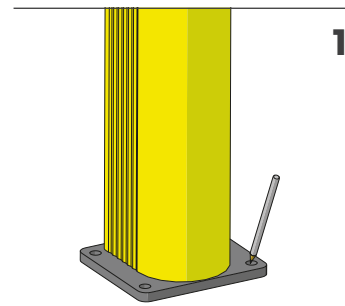

DP 150 ONE WAY

ISTRUZIONI DI INSTALLAZIONE
ASSEMBLY INSTRUCTIONS