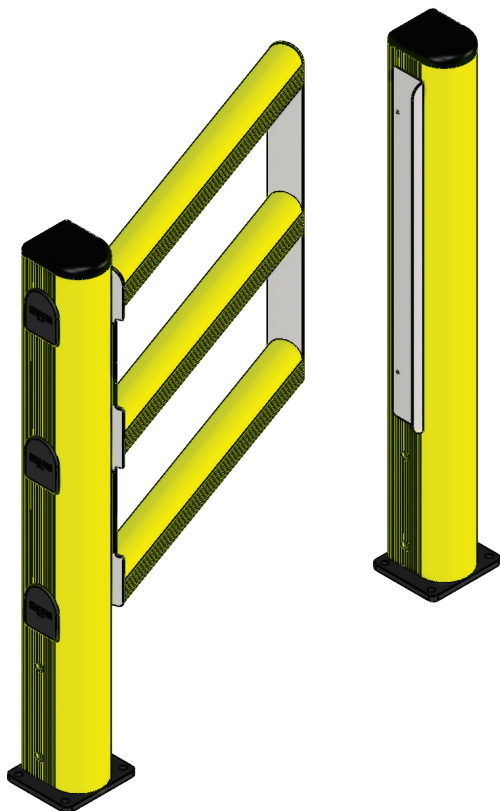

DP 150 ONE WAY

ISTRUZIONI DI INSTALLAZIONE
ASSEMBLY INSTRUCTIONS