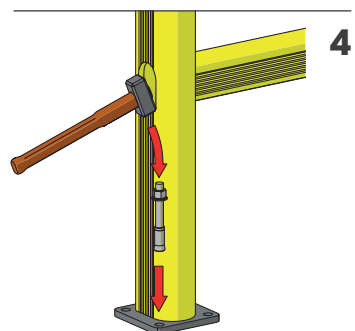

DP 150 ONE WAY

ISTRUZIONI DI INSTALLAZIONE
ASSEMBLY INSTRUCTIONS