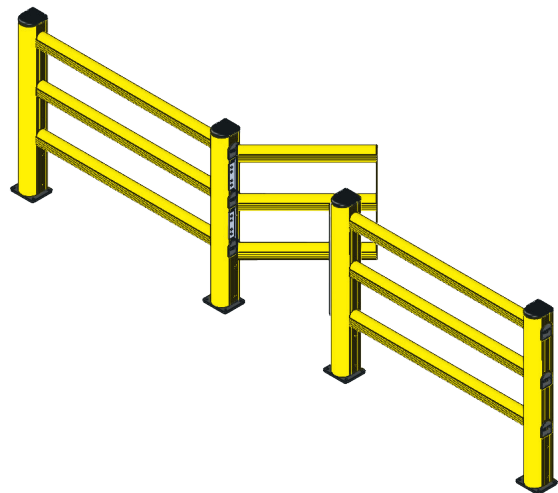

# DP 150 ONE WAY

PORTA PEDESTRIAN 150  
DOOR PEDESTRIAN 150

# DP 150 ONE WAY

PORTA PEDESTRIAN 150  
DOOR PEDESTRIAN 150

PLEASE CHECK HERE BELOW  
HOW THE SIZE OF THE DOOR IS TO BE MEASURED

PLEASE CHECK HERE BELOW  
WHICH DIRECTION OF OPENING YOU NEED