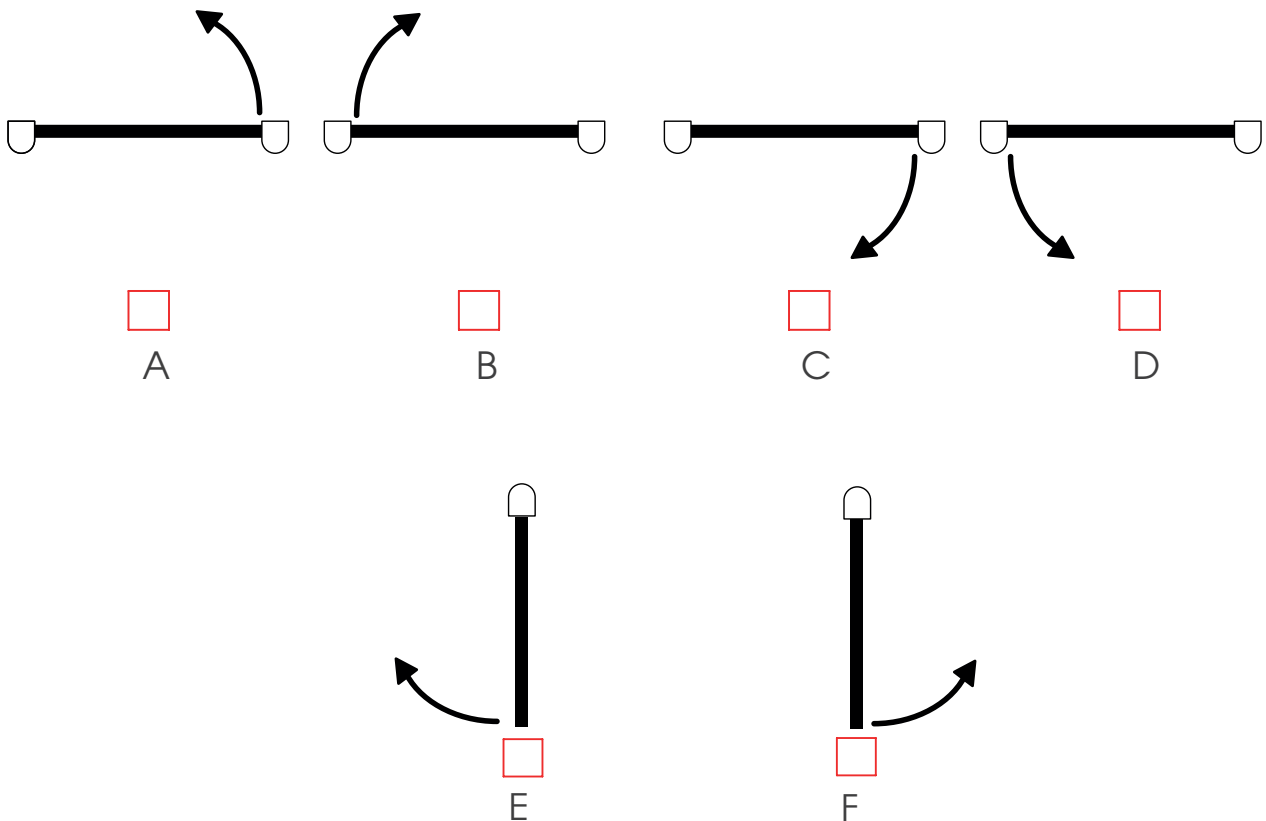

# DP 150 ONE WAY

PORTA PEDESTRIAN 150  
DOOR PEDESTRIAN 150

# DP 150 ONE WAY

PORTA PEDESTRIAN 150  
DOOR PEDESTRIAN 150

PLEASE CHECK HERE BELOW  
HOW THE SIZE OF THE DOOR IS TO BE MEASURED

PLEASE CHECK HERE BELOW  
WHICH DIRECTION OF OPENING YOU NEED