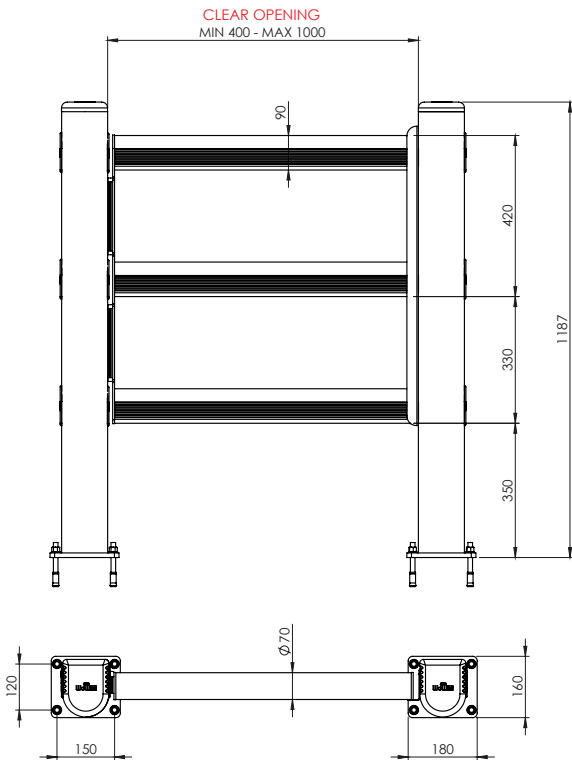

# DP 150 ONE WAY

PORTA PEDESTRIAN 150  
DOOR PEDESTRIAN 150

# DP 150 ONE WAY

PORTA PEDESTRIAN 150  
DOOR PEDESTRIAN 150

PLEASE CHECK HERE BELOW  
HOW THE SIZE OF THE DOOR IS TO BE MEASURED

PLEASE CHECK HERE BELOW  
WHICH DIRECTION OF OPENING YOU NEED