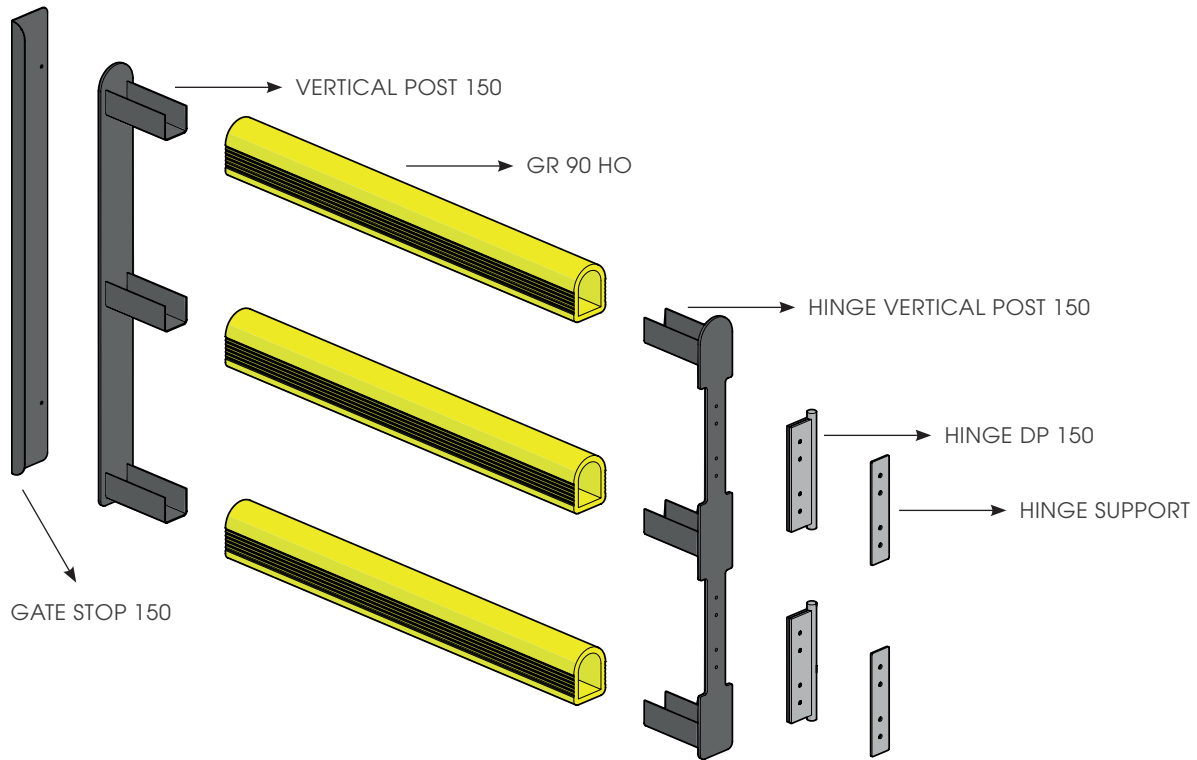

# DP 150 ONE WAY

PORTA PEDESTRIAN 150  
DOOR PEDESTRIAN 150

# DP 150 ONE WAY

PORTA PEDESTRIAN 150  
DOOR PEDESTRIAN 150

PLEASE CHECK HERE BELOW  
HOW THE SIZE OF THE DOOR IS TO BE MEASURED

PLEASE CHECK HERE BELOW  
WHICH DIRECTION OF OPENING YOU NEED

# DP 150 ONE WAY

ISTRUZIONI DI INSTALLAZIONE  
ASSEMBLY INSTRUCTIONS

T=60Nm

5

9

6

10

7