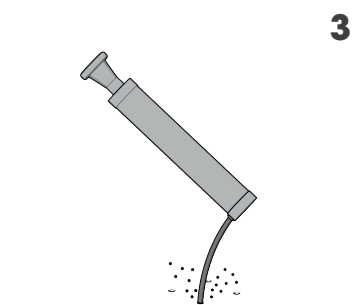

DP 150 ONE WAY

ISTRUZIONI DI INSTALLAZIONE
ASSEMBLY INSTRUCTIONS