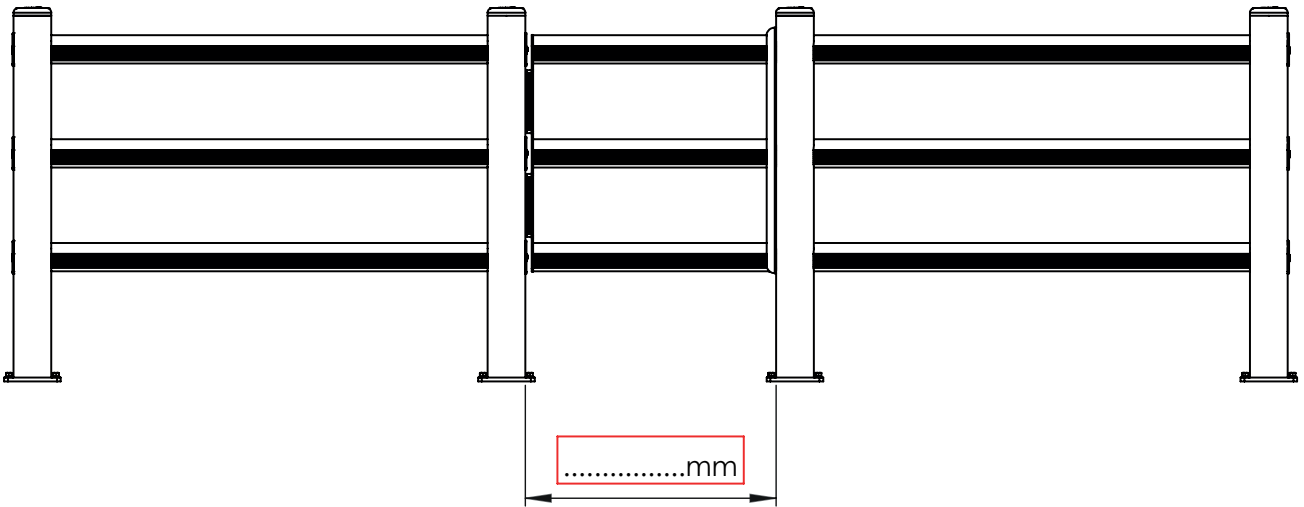

# DP 150 ONE WAY

PORTA PEDESTRIAN 150  
DOOR PEDESTRIAN 150

# DP 150 ONE WAY

PORTA PEDESTRIAN 150  
DOOR PEDESTRIAN 150

PLEASE CHECK HERE BELOW  
HOW THE SIZE OF THE DOOR IS TO BE MEASURED

PLEASE CHECK HERE BELOW  
WHICH DIRECTION OF OPENING YOU NEED