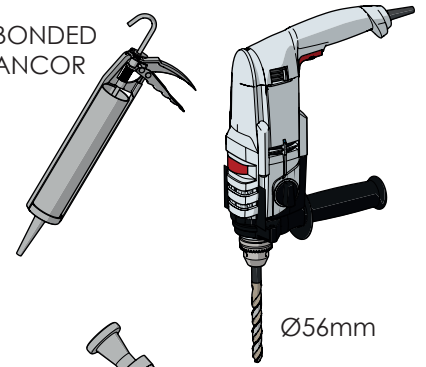

BONDED
ANCOR

Ø56mm

1

Ø56mm

155mm

2

3

4

5

6

ROD REPLACEMENT