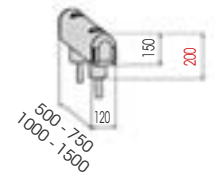

GUARD RAIL 150

SF20
STAINLESS STEEL

GR 150 500
750
1000
1500

Length 500 / 750 /
1000 / 1500 mm
Packing unpacked on pallet
Colour B M

Equipped with accessories

GR 150 2000
3000
4000

Length 2.000 / 3.000 / 4.000 mm
Packing unpacked on pallet
Colour B M