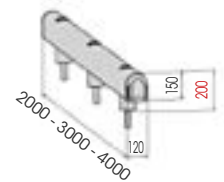

GUARD RAIL 150

SF20
STAINLESS STEEL

GR 150 500
750
1000
1500

Length 500 / 750 /
1000 / 1500 mm
Packing unpacked on pallet
Colour B M

Equipped with accessories

GR 150 2000
3000
4000

Length 2.000 / 3.000 / 4.000 mm
Packing unpacked on pallet
Colour B M