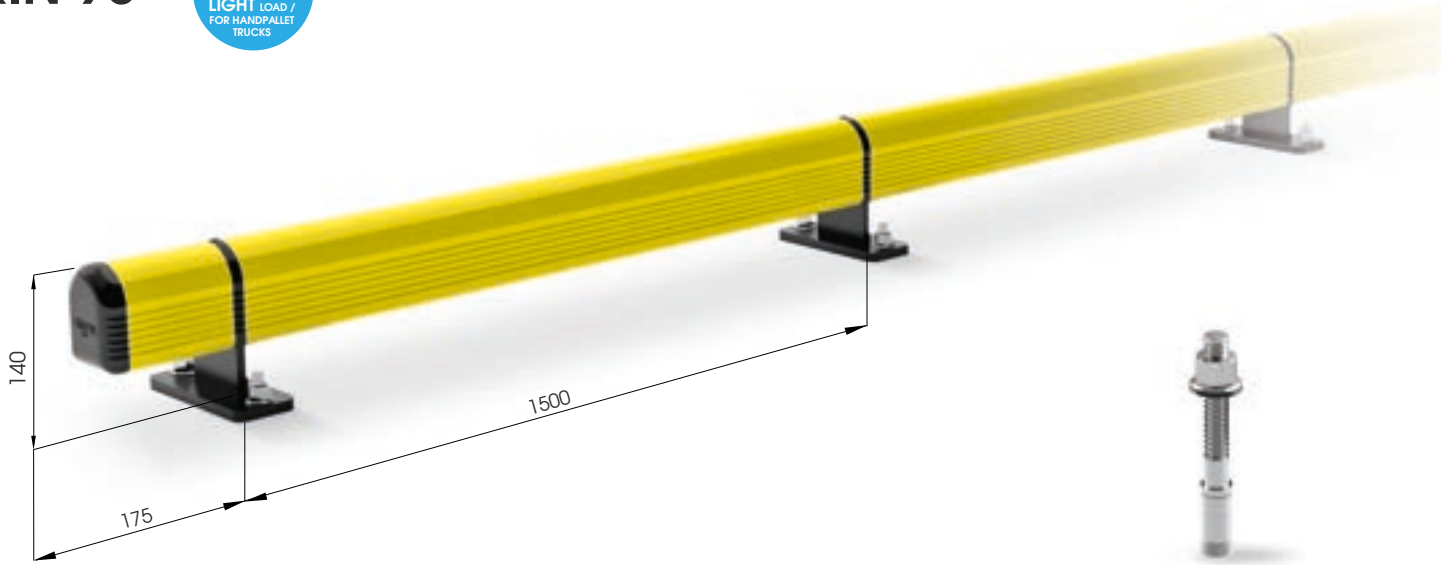

Guard Rails

GRIN 90

M12 GALVANISED STEEL

GRIN 90 1500

Length **1500 mm**
 Packing **to be defined**
 Colour **M**

GRINCO 90

Packing **to be defined**
 Colour **M**

Equipped with accessories

GRINT 90

Packing **to be defined**
 Colour **M**

Equipped with accessories