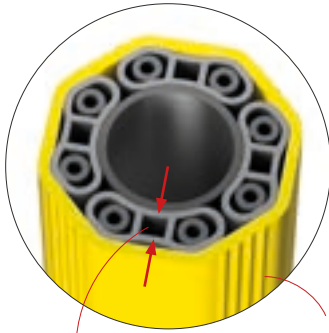

Bollard

GRD 200

FLEXIBLE

NEW ANTISHOCK BUMPER

INCLUDED

FAST AND EASY TO INSTALL

S16 GALVANISED STEEL

GRD 200 1200 2000

Packing Colour unpacked on pallet M

Equipped with accessories