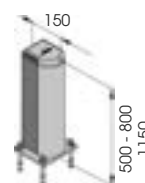

Bollard

GRD 150

FAST
AND EASY
TO INSTALL

M12
GALVANISED STEEL

GRD 150 500
800
1150

Packing
Colour unpacked on pallet
 B M

Equipped with accessories